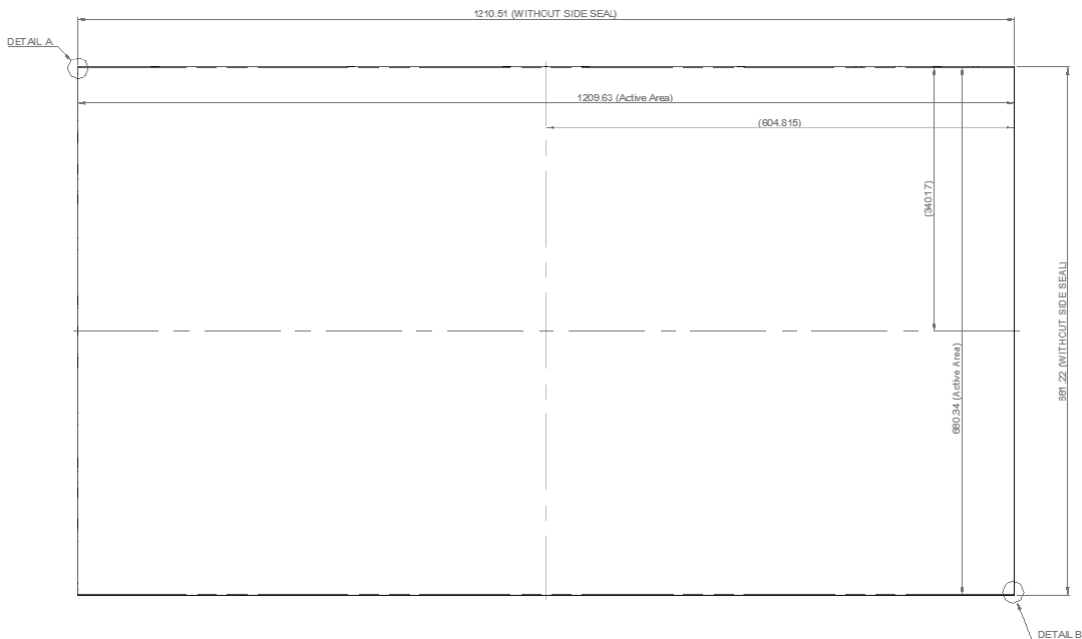

55" 0.44mm bezel FHD LCD Video Wall Panel

Panel Specifications

Model	HIDIYIN HDY550DID (ORIGINAL LG PANEL)
LCD Technology	LG a-Si TFT-LCD
Active Screen Diagonal	55" (1397 mm)
Pixel Pitch(WxH)	0.53025x0.53025mm
Panel Dimension(WxHxD)	1210.5mmx681.2mmx54.3mm
Bezel Width	0.44mm
Aspect Ratio	16:9
Physical Resolution	1920*1080
Backlight System	LED
Luminance(nits)	500cd/m ²
Contrast	3500:1 (typ.)
Viewing Angle	H 178° V 178°
Dynamic CR	500,000:1

Brightness	local uniformity of more than 90 percent across 25 (5x5) areas of each display screen
Color System Support	PAL/NTSC/SECAM
Control Type	IR Remote & Software Control
Menu Language	English/Chinese(Multiple Language can be customized)
Vertical/Horizontal Display	Support
Combine Display	Support combine any horizontal &vertical numbers of screens and show display
	Support combine all screens together to show 1image
Solid Display	Support each screen input with separate signal
PIP/Zoom/Roaming	Support open one window for each screen, each window can be zoomed &roaming internal freely
Multiple Interfaces	Support DVI,HDMI,VGA,AV &multiple signal inputs
Rich Resolution	Support 1080P,1080I,720P,480P &multiple resolution inputs
Appearance Standard Packing	Carton with Foam &Standard full wood pallet
Net Weight	35kg/pc
Gross Weight	40kg/pc
Quality Standard	ISO9001,CE,RoHS,FCC

Drawing

Photo: